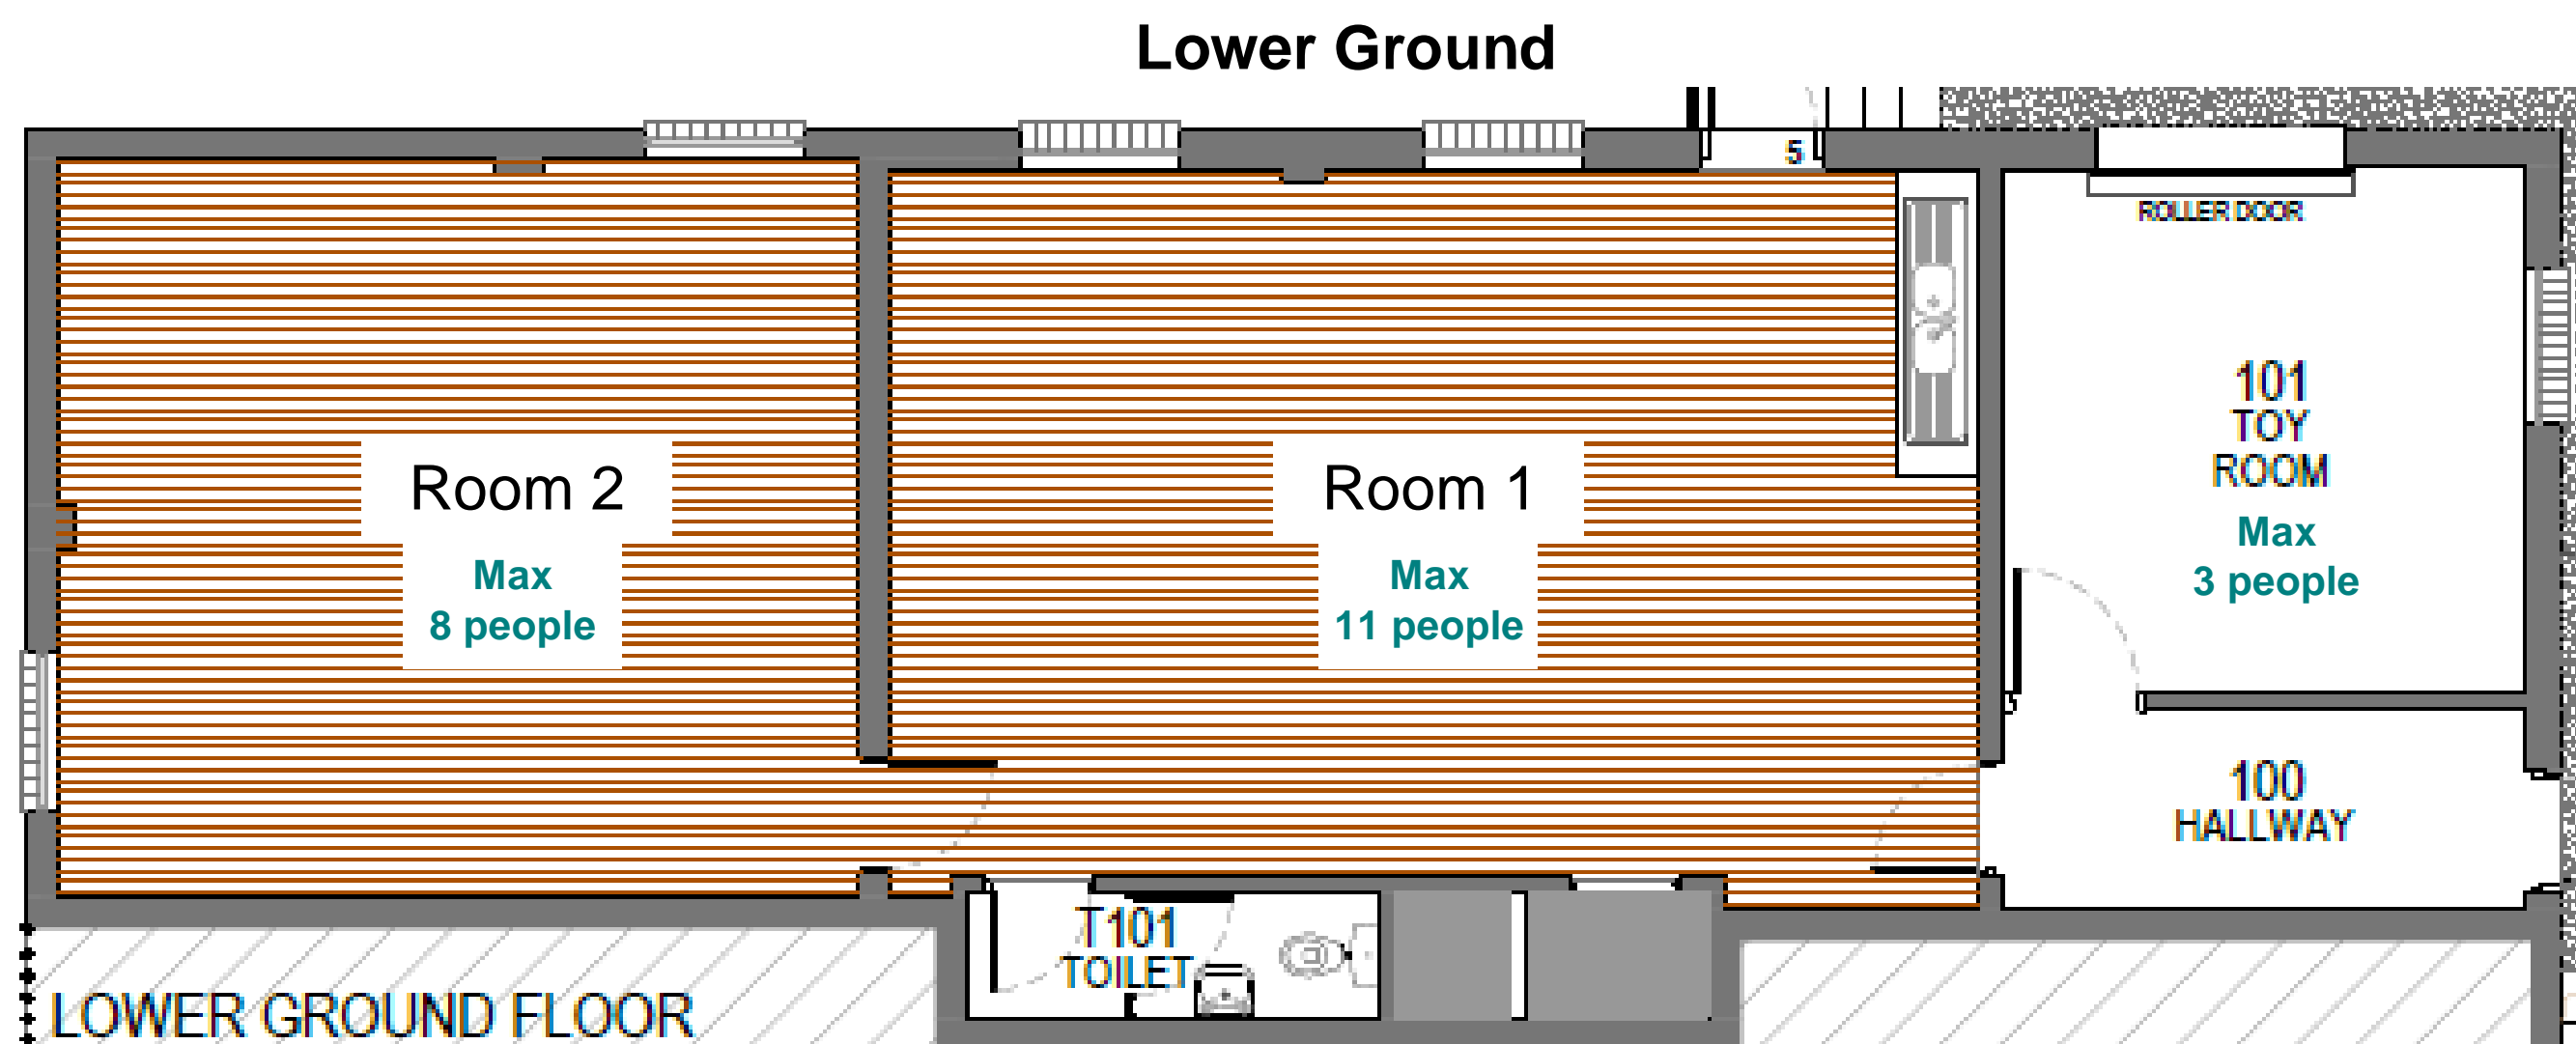

Requirement: 4m² per person

<p>Main Room Available floorspace: 95.93m² Maximum patrons allowed: 23</p>	<p>Kitchen Available floorspace: 8.8m² Maximum patrons allowed: 2</p>	<p>Foyer Available floorspace: 13.6m² Maximum patrons allowed: 3</p>	<p>Female Toilet Available floorspace: 4.3m² Maximum patrons allowed: 1</p>	<p>Male Toilet Available floorspace: 4.1m² Maximum patrons allowed: 1</p>
--	---	--	---	---

<p>Room 1 Available floorspace: 44.7m² Maximum patrons allowed: 11</p>	<p>Room 2 Available floorspace: 33.7m² Maximum patrons allowed: 8</p>	<p>Toy Room Available floorspace: 15.6m² Maximum patrons allowed: 3</p>	<p>Toilet Available floorspace: 3m² Maximum patrons allowed: 1</p>
--	---	---	--