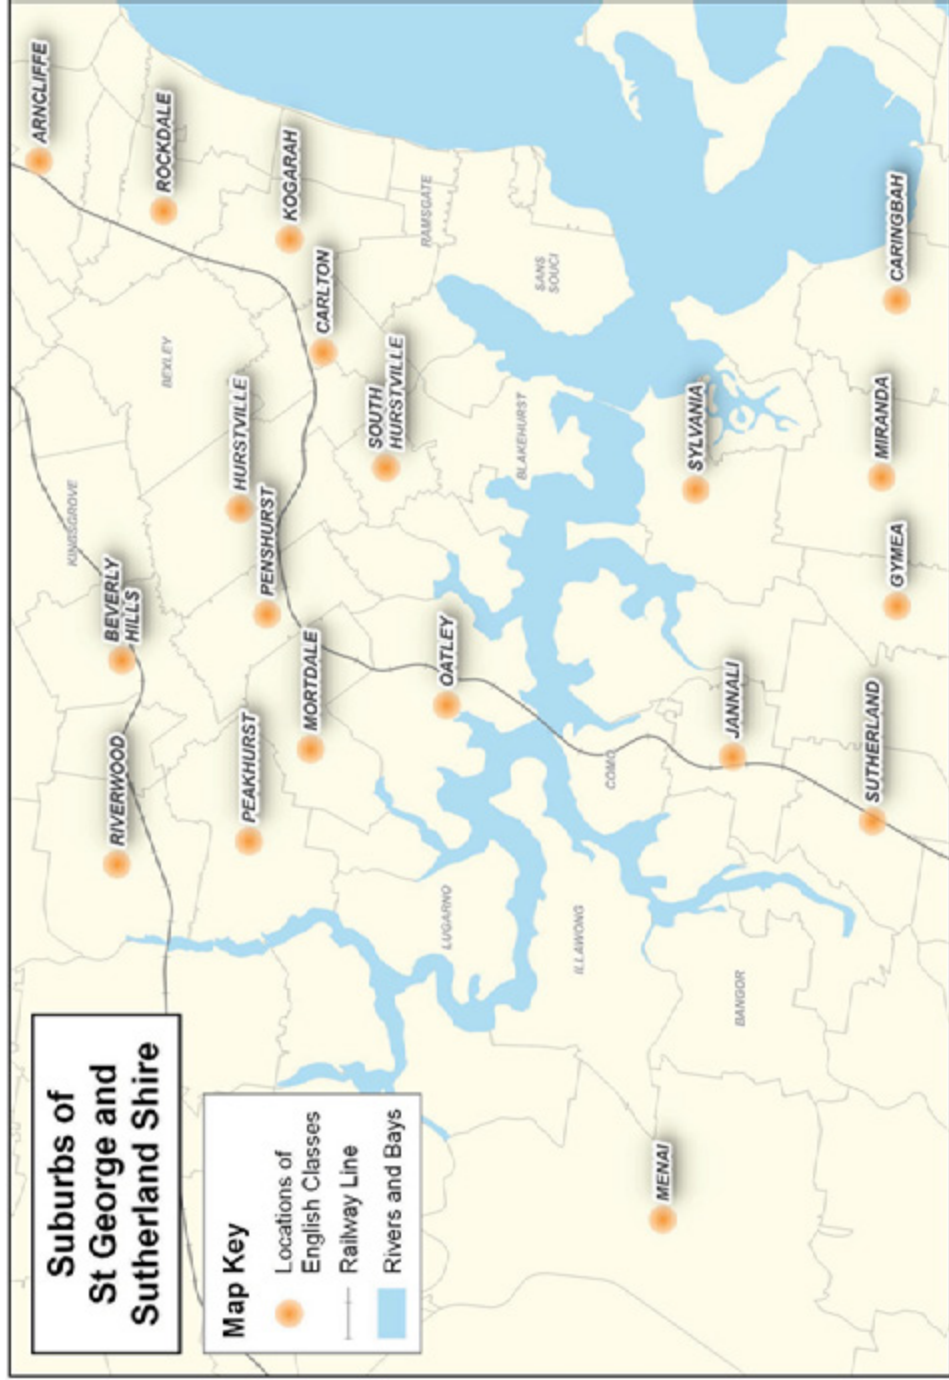

Suburbs of St George and Sutherland Shire

Map Key

- Locations of English Classes
- Railway Line
- Rivers and Bays

ST GEORGE

Provider's Name	Provider's Contact	Class Information	Class Hours	Fee	Childcare	After Hours/Weekends	Specific Language Group
Advance Diversity Services	Level 3 Building 2/231/7-11 The Avenue Hurstville	Beginners (Conversation only)	Tuesday 10:00am-11:30am (During school term)	Free	No	No	Arabic Online via Zoom
Beverly Hills Intensive English Centre	9533 1293 Melvin St North Beverly Hills	High school students only	Monday to Friday (During school term)	School fees	No	No	Open to all depending on visa eligibility
Kogarah Community Services	95876622 Kogarah Community Hub, 49 English St Kogarah	Beginners (Permanent residents and some visa holders only)	Tuesday 10:00am- 1:00pm (During school term)	Free	No	No	Open to permanent residents and some visa holders only
Hurstville Church of Christ	9580 3329 31 MacMahon St Hurstville	Beginners, Intermediate (Conversation only) Classes are run online via Zoom	Saturday 10:00am-12:00pm (During school term)	Free	No	Weekend class available	Open to all
Kogarah Intensive English Centre	9587 0529 Gladstone St Kogarah	High school students only	Monday to Friday 8:30am-2:45pm	School fees	No	No	Open to all depending on visa eligibility
Clive James Library and Service Centre (formerly Kogarah Library)	9330 9527 Belgrave St Kogarah	Beginners, Intermediate (Conversation only)	Beginners: Thursday 10:00am - 11.30am (During school term) Intermediate: Tuesday 10:30am -12:00pm (During school term)	Free	No	No	Open to all. Booking required georgesriver. spydus.com