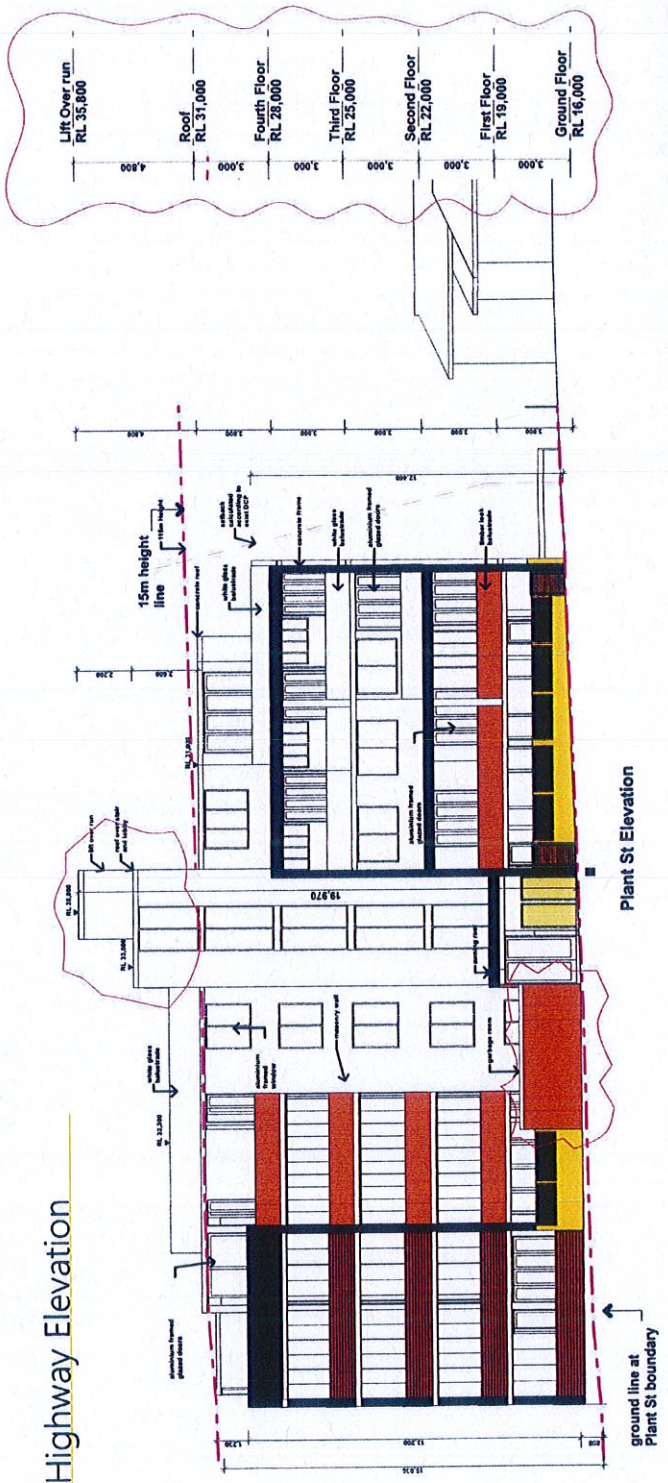

Plant St

12,830

21,270

Prince Highway

19,420 3,000 3,000 2,500

29.87

42.06

399-403 Princes Highway

405-407 Princes Highway

42.06

21 Plant Street

19,420 3,000 3,000 2,500

29.87

neilson architecture
 4/23/2016
 1301-01
 06
 1:200 @ A3
 1301
 1301
 1:200 @ A3
 neilson architecture
 4/23/2016
 1301-01
 06
 1:200 @ A3
 1301
 1301
 1:200 @ A3

1 Highway Elevation

2 Plant St Elevation

Nelson Architecture 1301-10 1301 1:200@A3	Drawing: Plant St and Princes Hwy Elevations		
Nelson Architecture 1301-10 1301 1:200@A3 1301 1:200@A3			

1 South West Elevation

2 North West Elevation

<p>1301-11 05</p>	<p>1301 1:200@A3</p>	<p>Project 1301</p>	<p>Scale 1:200@A3</p>	<p>Drawn 19-08-2015</p>	<p>Checked 19-08-2015</p>	<p>Notes Please refer to the attached drawings for details. Please refer to the attached drawings for details.</p>	<p>Project 1301</p>	<p>Scale 1:200@A3</p>	<p>Drawn 19-08-2015</p>	<p>Checked 19-08-2015</p>	<p>Notes Please refer to the attached drawings for details. Please refer to the attached drawings for details.</p>	<p>Project 1301</p>	<p>Scale 1:200@A3</p>	<p>Drawn 19-08-2015</p>	<p>Checked 19-08-2015</p>	<p>Notes Please refer to the attached drawings for details. Please refer to the attached drawings for details.</p>
-----------------------	--------------------------	-------------------------	---------------------------	-----------------------------	-------------------------------	--	-------------------------	---------------------------	-----------------------------	-------------------------------	--	-------------------------	---------------------------	-----------------------------	-------------------------------	--