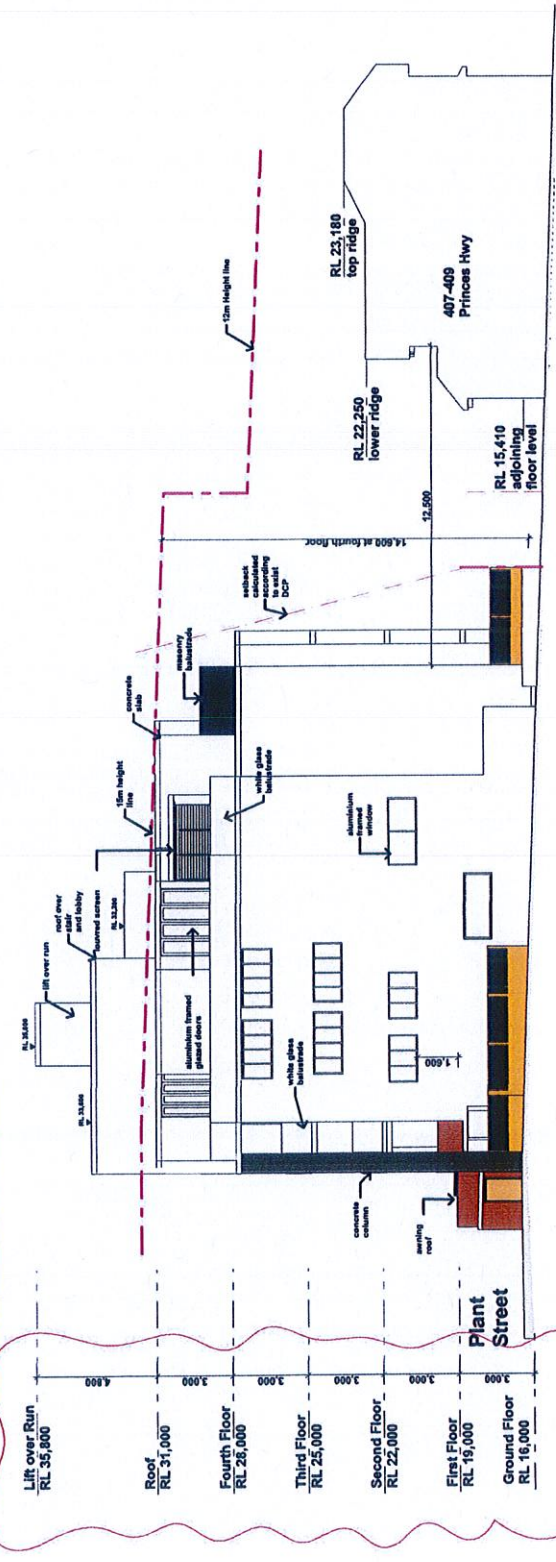

Plant St

12,830

21,270

Prince Highway

19,420 3,000 3,000 2,500

29.87

42.06

399-403 Princes Highway

405-407 Princes Highway

42.06

21 Plant Street

19,420 3,000 3,000 2,500

29.87

neilson architecture
 4/23/2016
 1301-01
 06
 1:200 @ A3
 1301
 1301
 1:200 @ A3
 neilson architecture
 4/23/2016
 1301-01
 06
 1:200 @ A3
 1301
 1301
 1:200 @ A3

1 Highway Elevation

2 Plant St Elevation

Nelson Architecture 1301-10 1301 1:200@A3	Drawing: Plant St and Princes Hwy Elevations		
Nelson Architecture 1301-10 1301 1:200@A3 1301 1:200@A3			

1 South West Elevation

2 North West Elevation

<p>1301-11 05</p>	<p>1301 1:200@A3</p>	<p>Project 1301</p>	<p>Scale 1:200@A3</p>	<p>Drawn 19-08-2015</p>	<p>Checked 19-08-2015</p>	<p>Notes Please refer to the attached drawings for details. Please refer to the attached drawings for details.</p>	<p>Project 1301</p>	<p>Scale 1:200@A3</p>	<p>Drawn 19-08-2015</p>	<p>Checked 19-08-2015</p>	<p>Notes Please refer to the attached drawings for details. Please refer to the attached drawings for details.</p>	<p>Project 1301</p>	<p>Scale 1:200@A3</p>	<p>Drawn 19-08-2015</p>	<p>Checked 19-08-2015</p>	<p>Notes Please refer to the attached drawings for details. Please refer to the attached drawings for details.</p>
-----------------------	--------------------------	-------------------------	---------------------------	-----------------------------	-------------------------------	--	-------------------------	---------------------------	-----------------------------	-------------------------------	--	-------------------------	---------------------------	-----------------------------	-------------------------------	--