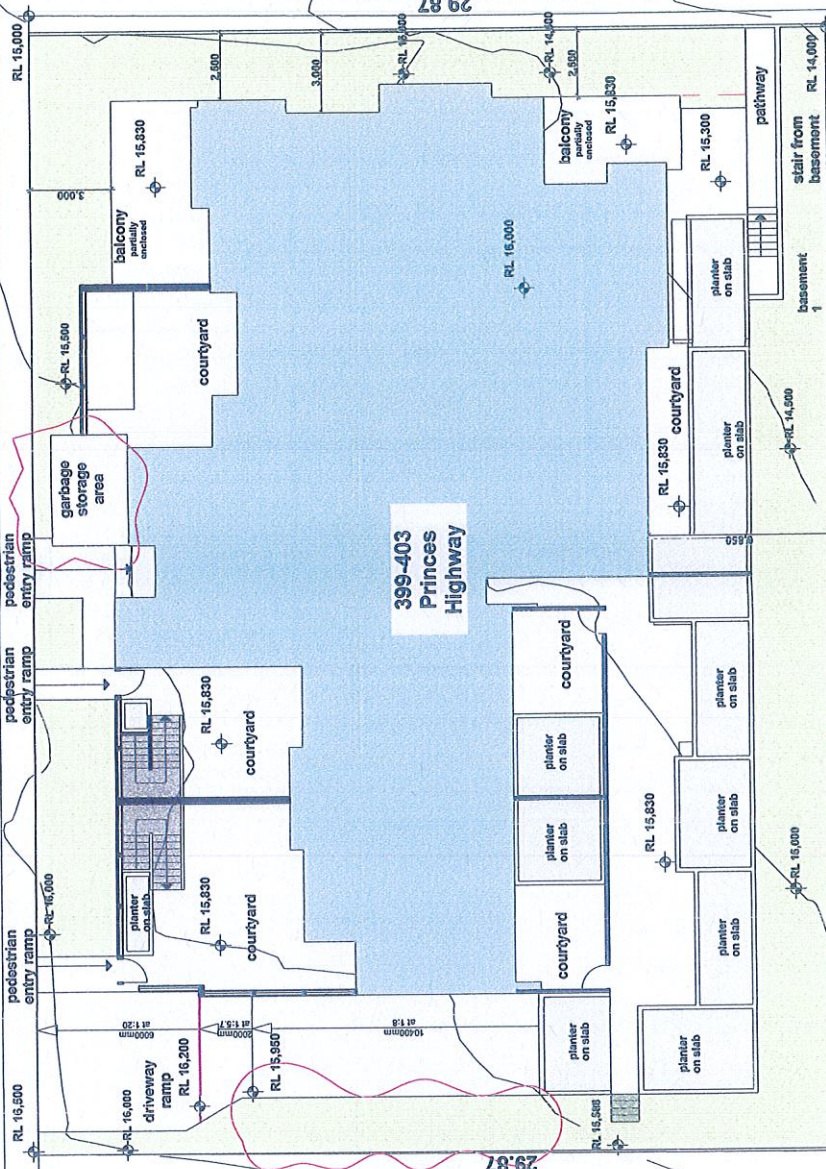

Plant St

12,830

21,270

Prince Highway

19,420 3,000 3,000 2,500

29.87

42.06

399-403 Princes Highway

405-407 Princes Highway

42.06

21 Plant Street

19,420 3,000 3,000 2,500

29.87

neilson architecture
 4/23/2016
 1301-01
 06
 1:200 @ A3
 1301
 1301
 1:200 @ A3
 neilson architecture
 4/23/2016
 1301-01
 06
 1:200 @ A3
 1301
 1301
 1:200 @ A3

1 Highway Elevation

2 Plant St Elevation

Nelson Architecture 1301-10 1301 1:200@A3	Drawing: Plant St and Princes Hwy Elevations		
Nelson Architecture 1301-10 1301 1:200@A3 1301 1:200@A3			

1 South West Elevation

2 North West Elevation

<p>1301-11 05</p>	<p>1301 1:200@A3</p>	<p>Project 1301</p>	<p>Scale 1:200@A3</p>	<p>Drawn 19-08-2015</p>	<p>Checked 19-08-2015</p>	<p>Notes Please refer to the attached drawings for details. Please refer to the attached drawings for details.</p>	<p>Project 1301</p>	<p>Scale 1:200@A3</p>	<p>Drawn 19-08-2015</p>	<p>Checked 19-08-2015</p>	<p>Notes Please refer to the attached drawings for details. Please refer to the attached drawings for details.</p>	<p>Project 1301</p>	<p>Scale 1:200@A3</p>	<p>Drawn 19-08-2015</p>	<p>Checked 19-08-2015</p>	<p>Notes Please refer to the attached drawings for details. Please refer to the attached drawings for details.</p>
-----------------------	--------------------------	-------------------------	---------------------------	-----------------------------	-------------------------------	--	-------------------------	---------------------------	-----------------------------	-------------------------------	--	-------------------------	---------------------------	-----------------------------	-------------------------------	--